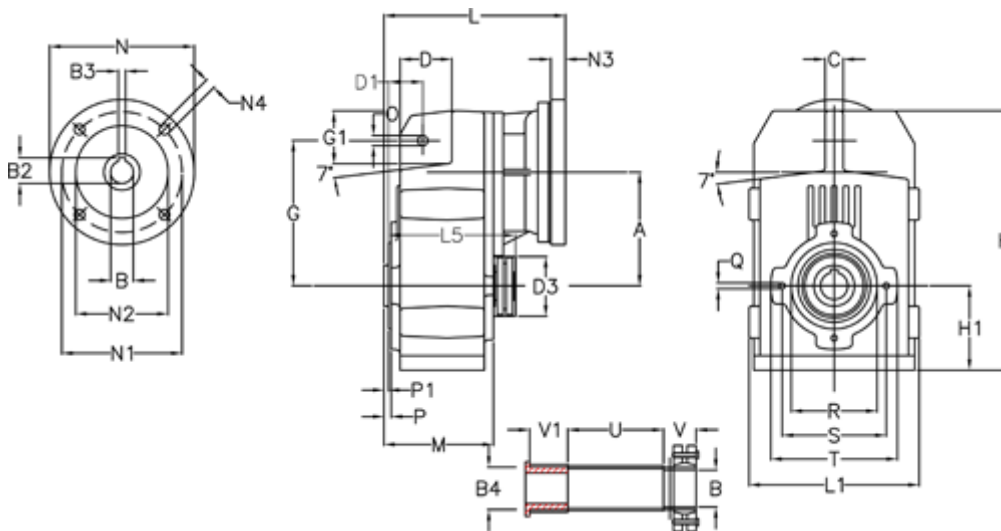

Article number: 29560100988120
 Description: Shaft mounted gear
 A102QF25-9,8-P63B5

Measures

A = 112.50	D1 = 35.0	I5 = 159.5	P1 = 3.0	V = 41
B = 25	d3 = 77	M = 100.5	Q = M8x12	V1 = 48
B1 = 11	G = 140	N = 140	R = 80	
B2 = 12.8	G1 = 51.0	N1 = 115	S = 100	
B3 = 4	H = 251.0	N2 = 95	T = 120	
B4 = 25	H1 = 84.0	N4 = M8x19	Tightening torque Nm adapter bushing = 6.0	
C = 20	L = 185.5	O = 11	Tightening torque Nm shrink disc = 7.0	
D = 47.5	L1 = 170	P = 4.5	U = 83.0	